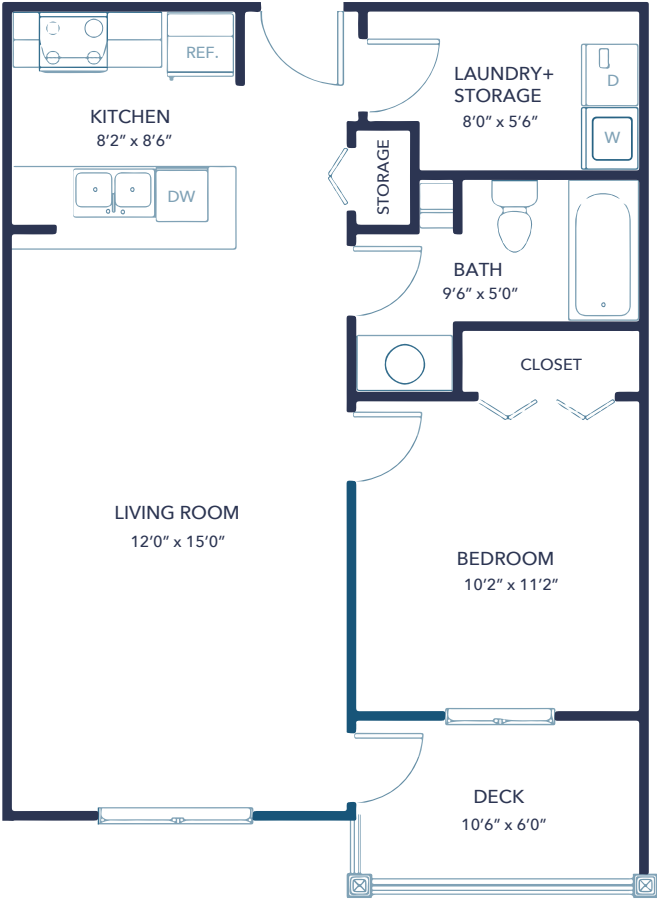

WILLOW BROOK

MODEL	BEDROOM	BATH	SQUARE FEET
RIESLING	1	1	593

All square footage and room sizes are approximate and may not be exactly as shown